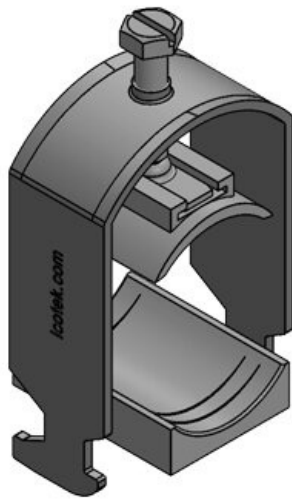

CCL Cable clamps / cable clips

for C section rails C30

The cable clamps are characterised by a high clamping range and great flexibility. Ideally suited for strain relief on the C section rail with opening dimensions 16 - 17 mm. It offers flexible clamping ranges from 6 mm to 64 mm. The counter tray is secured by a locking mechanism and cannot slip out of the cable clamp.

Also available: sets consisting of [EMC shield clamp LFC](#) and matching [CCL cable clip](#).

RoHS
compliant

REACH
COMPLIANCE

Specifications

Material	Mild steel, galvanically zinc plated
Properties	vibration proof
Mounting options	Clamping

CCL 22-32

Part No.	32003	Clamping	1 x 22 - 32
EAN	4251269323	range	mm
	607		
Package quantity	25		
Length	24 mm		
Width	38 mm		
Height	52 mm		
Mounting height	72 mm		

CCL 30-38

Part No.	32004	Clamping	1 x 30 - 38
EAN	4251269323	range	mm
	614		
Package quantity	25		
Length	24 mm		
Width	44 mm		
Height	62 mm		
Mounting height	78 mm		

Part No.	32005	Clamping	1 x 38 - 42
EAN	4251269323	range	mm
	621		
Package quantity	25		
Length	24 mm		
Width	48 mm		
Height	67 mm		
Mounting height	82 mm		

Part No.	32006	Clamping	1 x 42 - 50
EAN	4251269323	range	mm
	638		
Package quantity	25		
Length	24 mm		
Width	55 mm		
Height	83 mm		
Mounting height	101 mm		