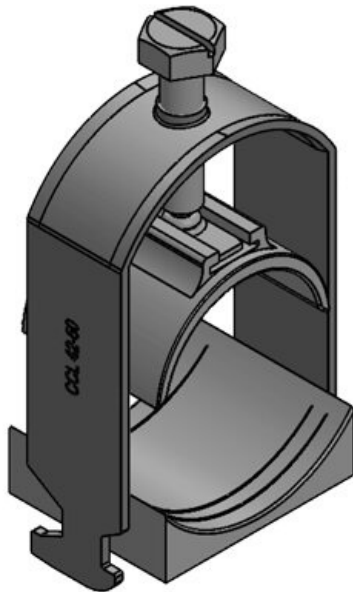

CCL Cable clamps / cable clips

for C section rails C30

The cable clamps are characterised by a high clamping range and great flexibility. Ideally suited for strain relief on the C section rail with opening dimensions 16 - 17 mm. It offers flexible clamping ranges from 6 mm to 64 mm. The counter tray is secured by a locking mechanism and cannot slip out of the cable clamp.

Also available: sets consisting of [EMC shield clamp LFC](#) and matching [CCL cable clip](#).

RoHS
compliant

REACH
COMPLIANCE

Specifications

Material	Mild steel, galvanically zinc plated
Properties	vibration proof
Mounting options	Clamping

CCL 22-32

Part No.	32003	Clamping	1 x 22 - 32
EAN	4251269323	range	mm
	607		
Package quantity	25		
Length	24 mm		
Width	38 mm		
Height	52 mm		
Mounting height	72 mm		

CCL 30-38

Part No.	32004	Clamping	1 x 30 - 38
EAN	4251269323	range	mm
	614		
Package quantity	25		
Length	24 mm		
Width	44 mm		
Height	62 mm		
Mounting height	78 mm		

Part No.	32005	Clamping	1 x 38 - 42
EAN	4251269323	range	mm
	621		
Package quantity	25		
Length	24 mm		
Width	48 mm		
Height	67 mm		
Mounting height	82 mm		

Part No.	32006	Clamping	1 x 42 - 50
EAN	4251269323	range	mm
	638		
Package quantity	25		
Length	24 mm		
Width	55 mm		
Height	83 mm		
Mounting height	101 mm		