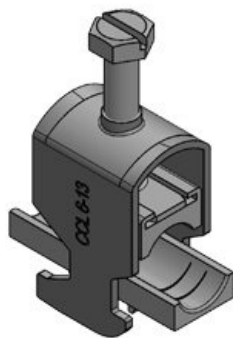

CCL Cable clamps / cable clips

for C section rails C30

The cable clamps are characterised by a high clamping range and great flexibility. Ideally suited for strain relief on the C section rail with opening dimensions 16 - 17 mm. It offers flexible clamping ranges from 6 mm to 64 mm. The counter tray is secured by a locking mechanism and cannot slip out of the cable clamp.

Also available: sets consisting of [EMC shield clamp LFC](#) and matching [CCL cable clip](#).

RoHS
compliant

REACH
COMPLIANCE

Specifications

Material	Mild steel, galvanically zinc plated
Properties	vibration proof
Mounting options	Clamping

Advantages & Benefits

- Quick and easy assembly
- For mounting on all common C30 rails with 16 - 17 mm opening dimensions

Product types & Sizes

CCL 6-13

Part No.	32000	Clamping	1 x 6 - 13
EAN	4251269323	range	mm
	577		
Package quantity	25		
Length	24 mm		
Width	19 mm		
Height	31 mm		
Mounting height	51 mm		

CCL 12-19

Part No.	32001	Clamping	1 x 12 - 19
EAN	4251269323	range	mm
	584		
Package quantity	25		
Length	24 mm		
Width	22 mm		
Height	36 mm		
Mounting height	56,7 mm		

CCL 18-23

Part No.	32002	Clamping	1 x 18 - 23
EAN	4251269323	range	mm
	591		
Package quantity	25		
Length	24 mm		
Width	26 mm		
Height	38 mm		
Mounting height	62 mm		