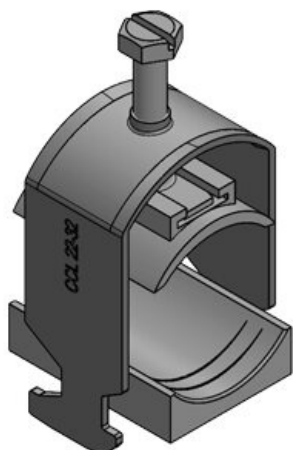

CCL Cable clamps / cable clips

for C section rails C30

The cable clamps are characterised by a high clamping range and great flexibility. Ideally suited for strain relief on the C section rail with opening dimensions 16 - 17 mm. It offers flexible clamping ranges from 6 mm to 64 mm. The counter tray is secured by a locking mechanism and cannot slip out of the cable clamp.

Also available: sets consisting of [EMC shield clamp LFC](#) and matching [CCL cable clip](#).

RoHS
compliant

REACH
COMPLIANCE

Specifications

Material	Mild steel, galvanically zinc plated
Properties	vibration proof
Mounting options	Clamping

CCL 12-19

Part No.	32001	Clamping	1 x 12 - 19
EAN	4251269323	range	mm
	584		
Package quantity	25		
Length	24 mm		
Width	22 mm		
Height	36 mm		
Mounting height	56,7 mm		

CCL 18-23

Part No.	32002	Clamping	1 x 18 - 23
EAN	4251269323	range	mm
	591		
Package quantity	25		
Length	24 mm		
Width	26 mm		
Height	38 mm		
Mounting height	62 mm		

CCL 22-32

Part No.	32003	Clamping	1 x 22 - 32
EAN	4251269323	range	mm
	607		
Package quantity	25		
Length	24 mm		
Width	38 mm		
Height	52 mm		
Mounting height	72 mm		

CCL 30-38

Part No.	32004	Clamping	1 x 30 - 38
EAN	4251269323	range	mm
	614		
Package quantity	25		
Length	24 mm		
Width	44 mm		
Height	62 mm		
Mounting height	78 mm		