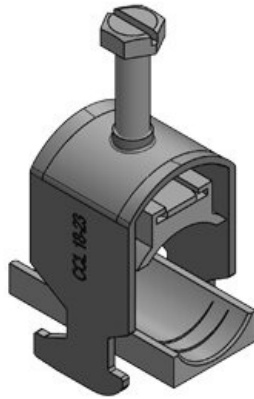

CCL Cable clamps / cable clips

for C section rails C30

The cable clamps are characterised by a high clamping range and great flexibility. Ideally suited for strain relief on the C section rail with opening dimensions 16 - 17 mm. It offers flexible clamping ranges from 6 mm to 64 mm. The counter tray is secured by a locking mechanism and cannot slip out of the cable clamp.

Also available: sets consisting of [EMC shield clamp LFC](#) and matching [CCL cable clip](#).

RoHS
compliant

REACH
COMPLIANCE

Specifications

Material	Mild steel, galvanically zinc plated
Properties	vibration proof
Mounting options	Clamping

Advantages & Benefits

- Quick and easy assembly
- For mounting on all common C30 rails with 16 - 17 mm opening dimensions

Product types & Sizes

CCL 6-13

Part No.	32000	Clamping	1 x 6 - 13
EAN	4251269323	range	mm
	577		
Package quantity	25		
Length	24 mm		
Width	19 mm		
Height	31 mm		
Mounting height	51 mm		

CCL 12-19

Part No.	32001	Clamping	1 x 12 - 19
EAN	4251269323	range	mm
	584		
Package quantity	25		
Length	24 mm		
Width	22 mm		
Height	36 mm		
Mounting height	56,7 mm		

CCL 18-23

Part No.	32002	Clamping	1 x 18 - 23
EAN	4251269323	range	mm
	591		
Package quantity	25		
Length	24 mm		
Width	26 mm		
Height	38 mm		
Mounting height	62 mm		